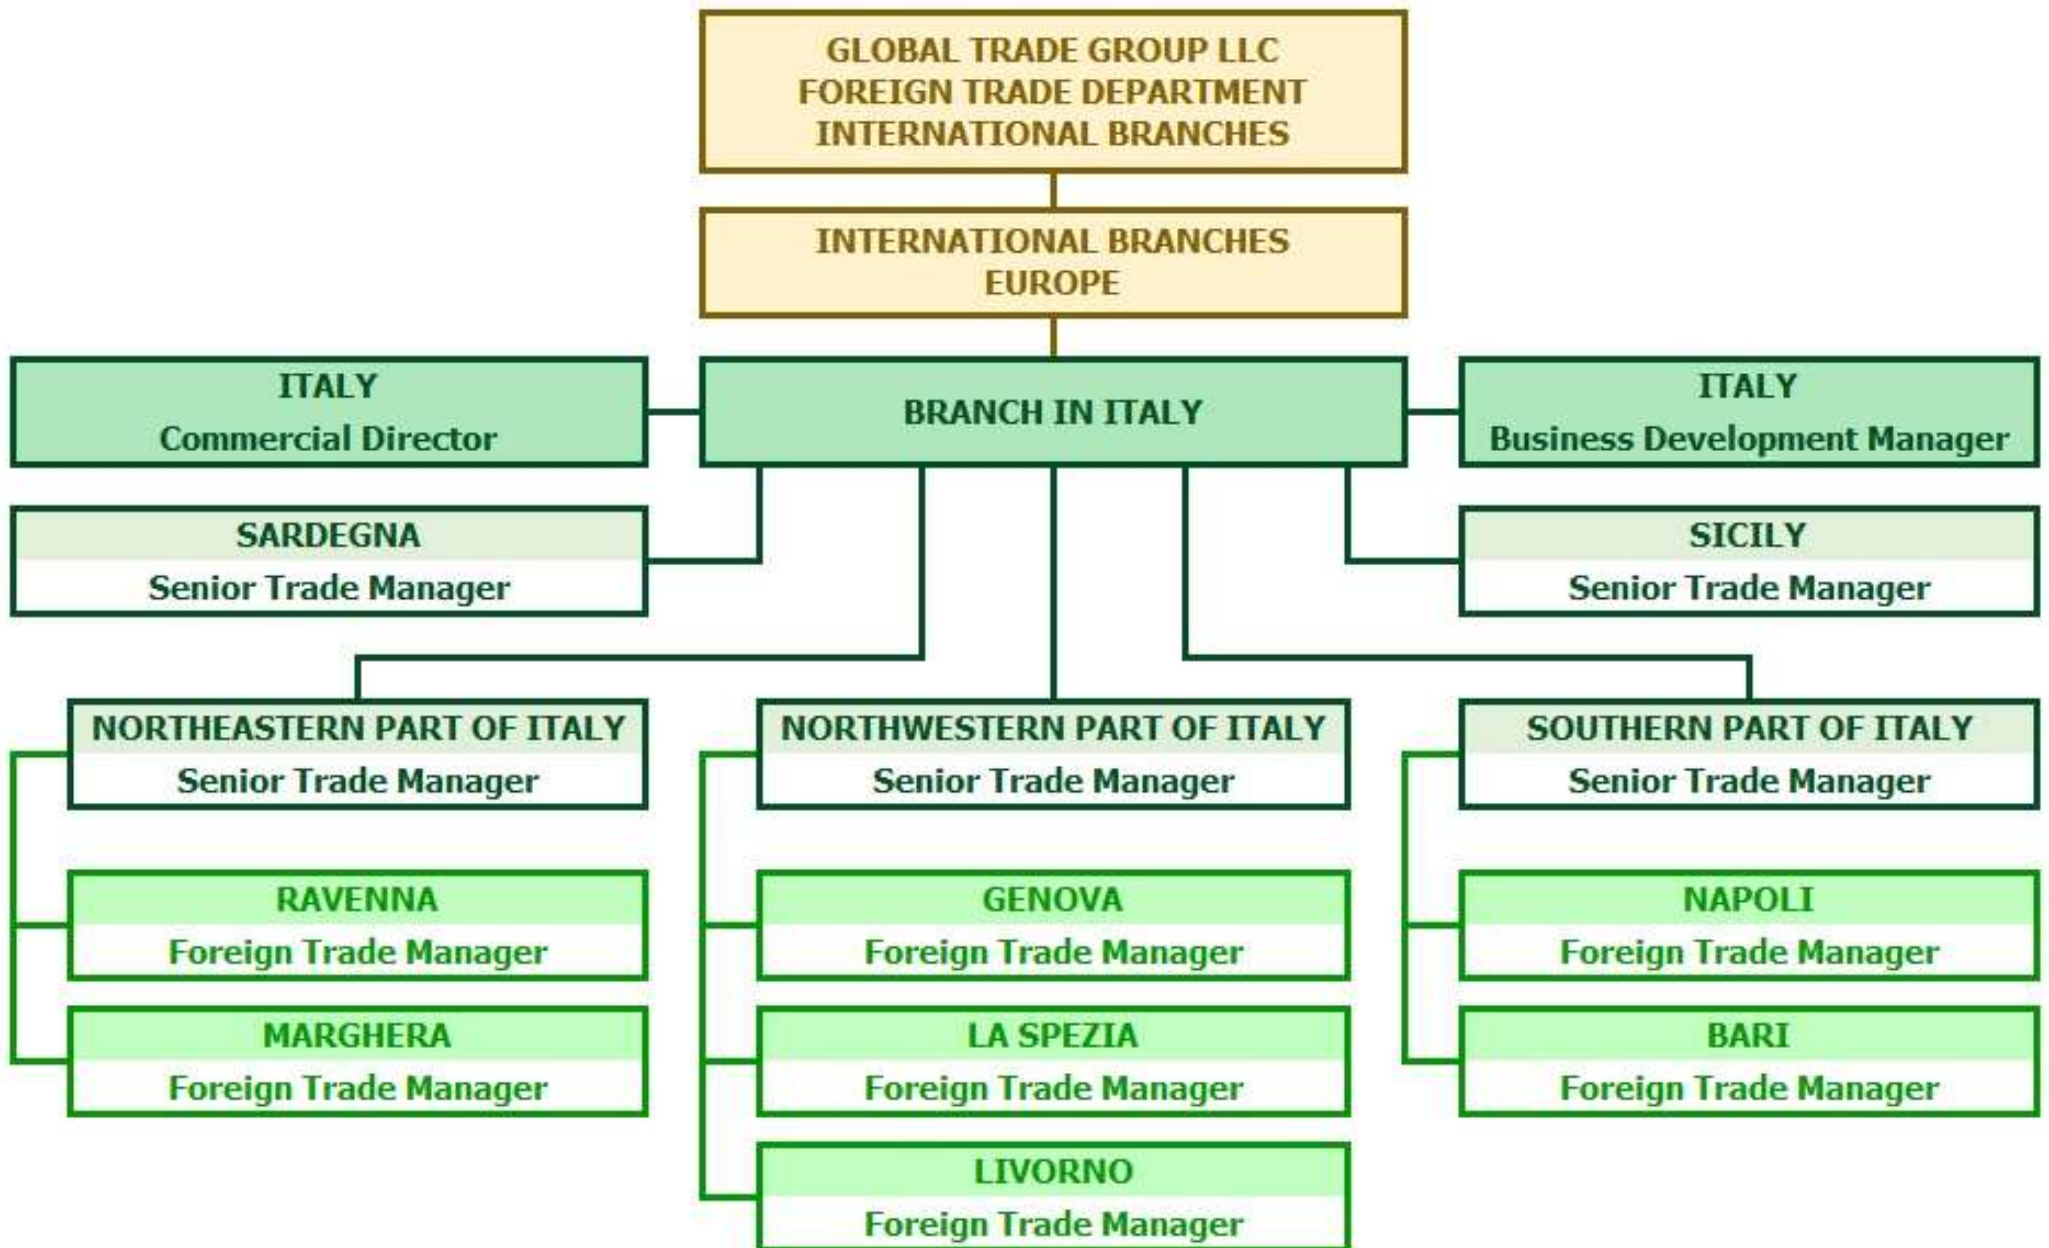

# **Global Trade Group LLC**

---

**INTERNATIONAL TRADE OF AGRICULTURAL PRODUCTS  
FOREIGN TRADE DEPARTMENT – ORGANIZATION STRUCTURE  
BRANCH IN ITALY**

**GLOBAL TRADE GROUP LLC  
FOREIGN TRADE DEPARTMENT – ORGANIZATION STRUCTURE  
BRANCH IN ITALY**

AUTONOMOUS REGIONS	
1	PIEMONTE
2	VALLE D'AOSTA*
3	LOMBARDIA
4	TRENTINO-ALTO ADIGE*
5	BOLZANO
6	TRENTO
7	VENETO
8	FRIULI-VENEZIA GIULIA*
9	LIGURIA
10	EMILIA-ROMAGNA
11	TOSCANA
12	UMBRIA
13	MARCHE
14	LAZIO
15	ABRUZZO
16	MOISE
17	CAMPANIA
18	PUGLIA
19	BASILICATA
20	CALABRIA
21	SICILIA*
22	SARDEGNA*